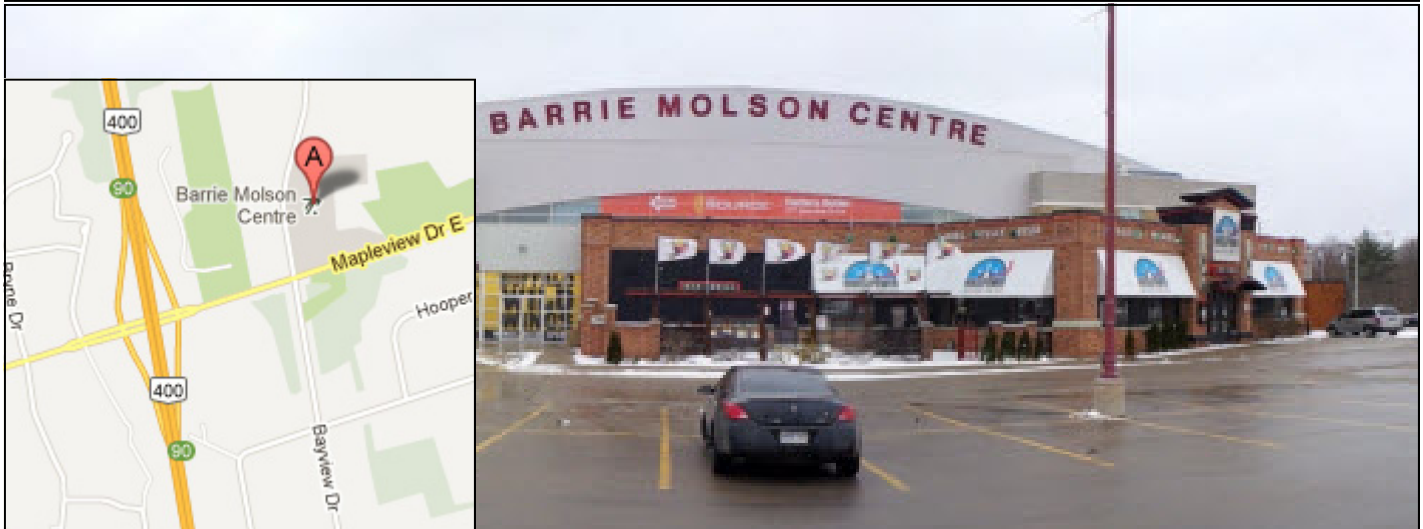

Formula North 2013 (In Collaboration with EV Fest)

ELECTRIC AVENUE 2013

MAY 26, 2013

BARRIE MOLSON CENTER. 10AM – 3PM

<http://electricavenue.evfest.ca/>

See EV Conversions: Jaguar XJ6, ePrius PHEV+, Honda Ridgeline
Electric Vehicles: Tesla Roadster Sport, Model S, Mitsubishi iMiEV!
See Electric Vehicle Conversion Components: Motors, Controllers,
Lithium Batteries, & Battery Chargers. Join an EV Group!

Register Online by May 15th for instructions on how to Get Multiple Day Tickets for Formula North:
<http://electricavenue.evfest.ca/>

Single Day Tickets for Electric Avenue:
\$5 At the Door
Entrance at East End by Parking Lot
(West End shown above)